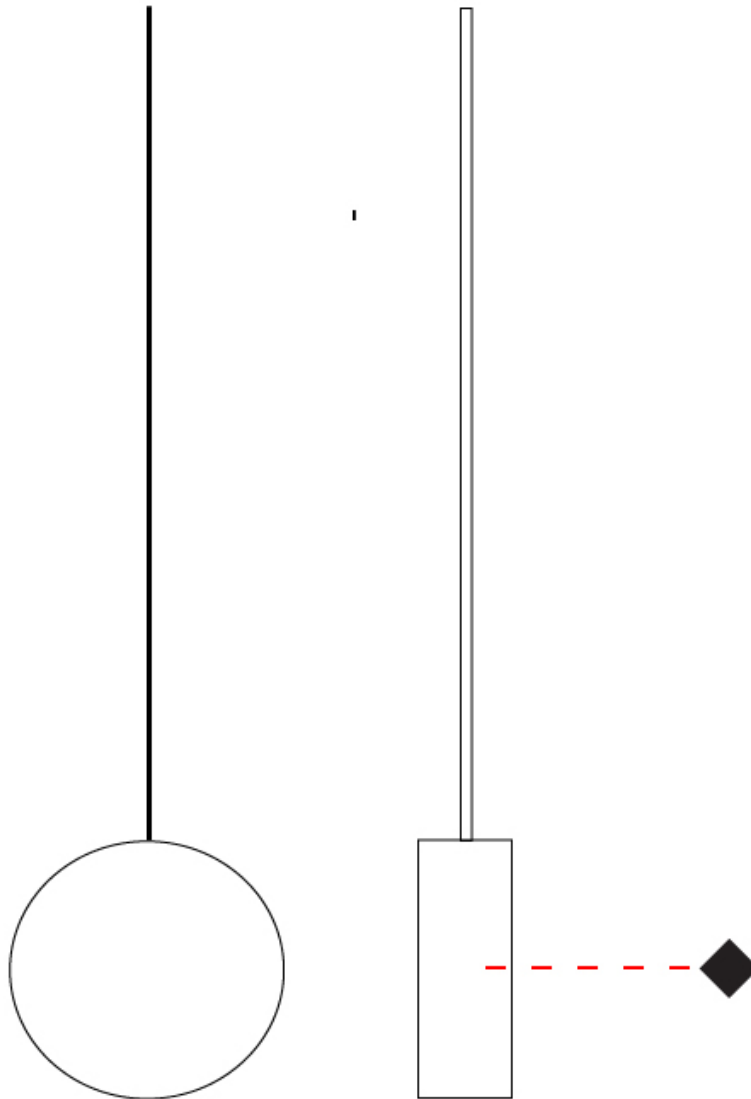

DO NOT DISTURB SUSPENSION

D131057-

PROJECT _____

TYPE _____

SPECIFIER _____

QUANTITY _____

DATE _____

D